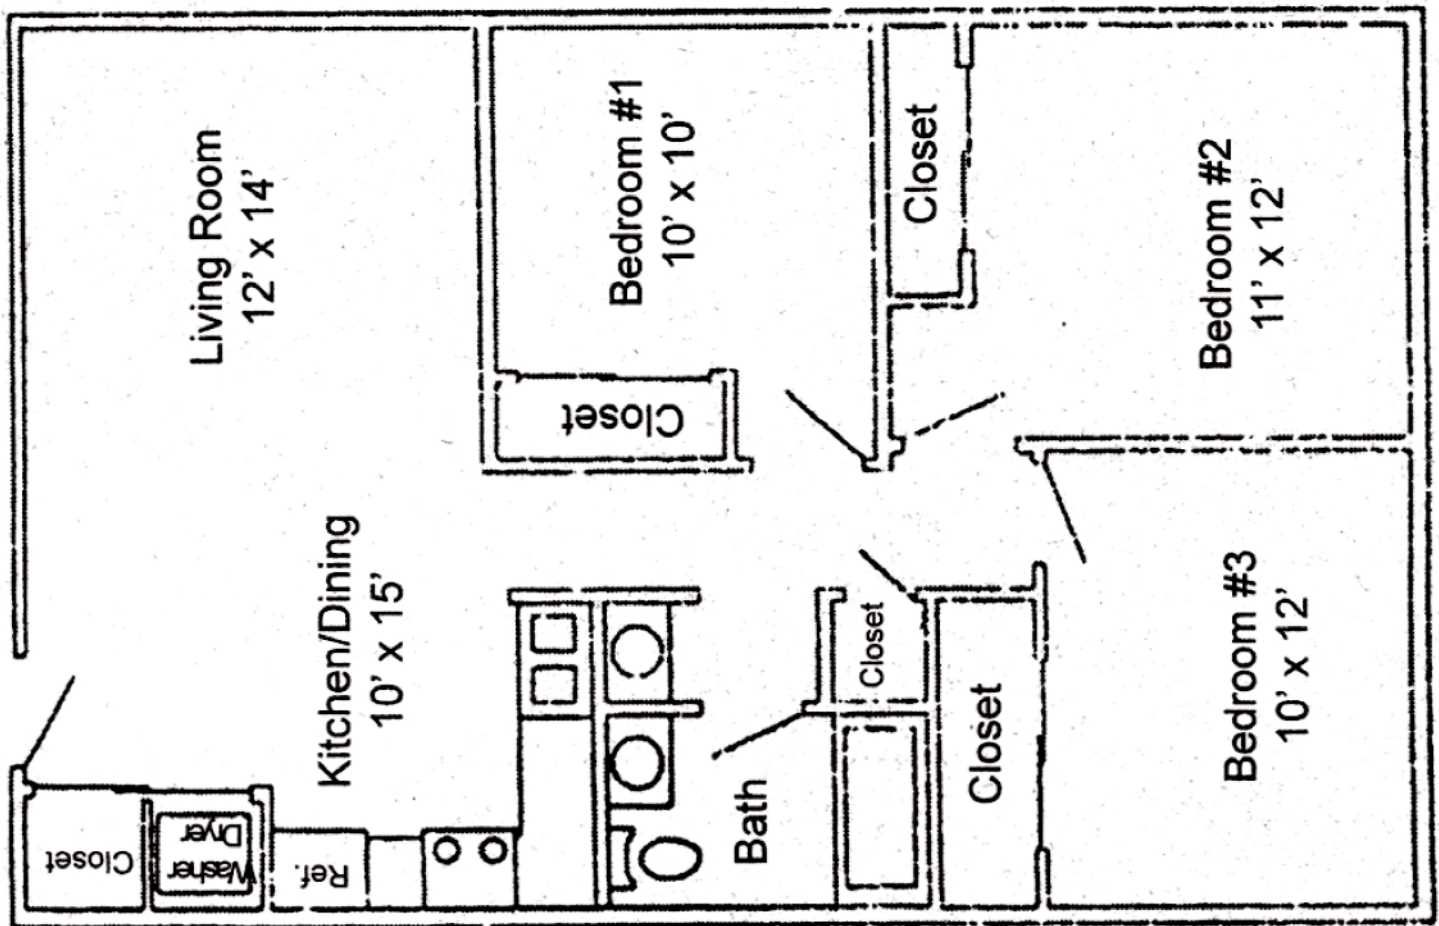

340 Broadway

P.O. Box 439 • River Falls, WI 54022
Office: 715-425-5150 • Fax: 715-426-7333

The floorplans shown on this site are only approximate representations of the actual apartments for purposes of understanding the general layout of an apartment. The actual measurements can be greater or smaller than what is shown on these floorplans and the features of each apartment can also vary from how they are shown on the floorplans.